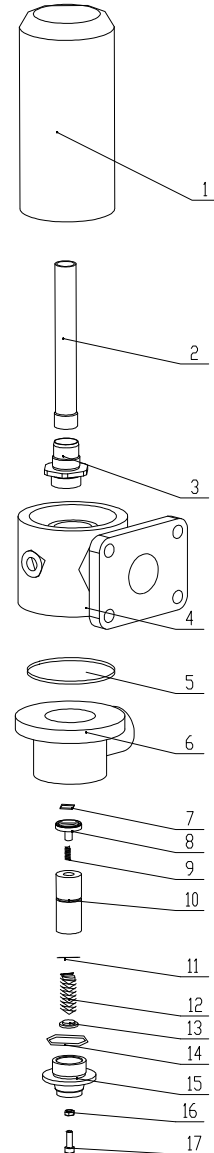

11060300 Air/Oil fine separator assembly part list

No	Part #	GASCOT #	Name	Qty	Remarks
1	LB962/2	201002	Air/oil Fine filter element	1	
2	11010609-01	888969	Separator pipe	1	
3	11010608	888970	Filter connector	1	
4	11060301	888971	Fine filter seat	1	
5	1100020024	888972	O-ring	1	45*3.55
6	11060302	888973	Minimum pressure	1	
7	1100010035	888974	O-ring	1	16*2.65
8	11010606	888975	Valve seat	1	
9	11010605	888976	Small spring	1	
10	11010604	888977	Spring seat	1	
11	1100010037	888978	O-ring	1	18*2.65
12	11010603-01	888979	Big spring	1	
13	11010602	888980	Retainer	1	
14	1100020020	888981	O-ring	1	40*3.55
15	11010601	888982	Valve cover	1	
16	30010608	888983	Flat nut	1	M12
17	30010609	888984	Adjusting screw	1	M12
18	30010610	888985	Repair kit (# 8-17)	1