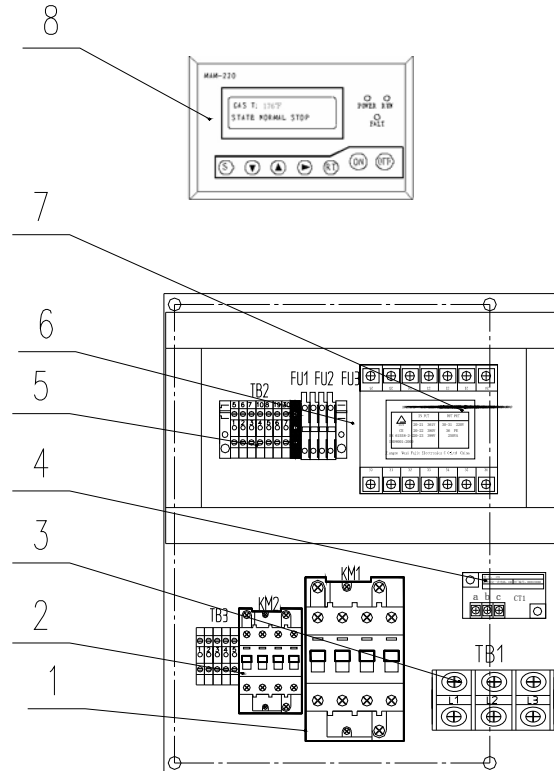

Control system

No	Part #	GASCOT #	Name	Qty	Remarks
1	A50D-30-11	889050	Main contactor	1	
2	A9-30-01	889039	Fan contactor	1	
3	IN60BK	889036	Power supply terminal	1	
4	40A	889038	current transformer	1	
5	TB2-SAK4EN	889084	terminal	10	
6	TB4-HEGI1-FU1-3	889040	Fuse terminal	3	
7	BK180VA/ 230V/460V	889085	Transformer	1	
8	MAM 220(B)-T-40	889041	The controller	1	English version