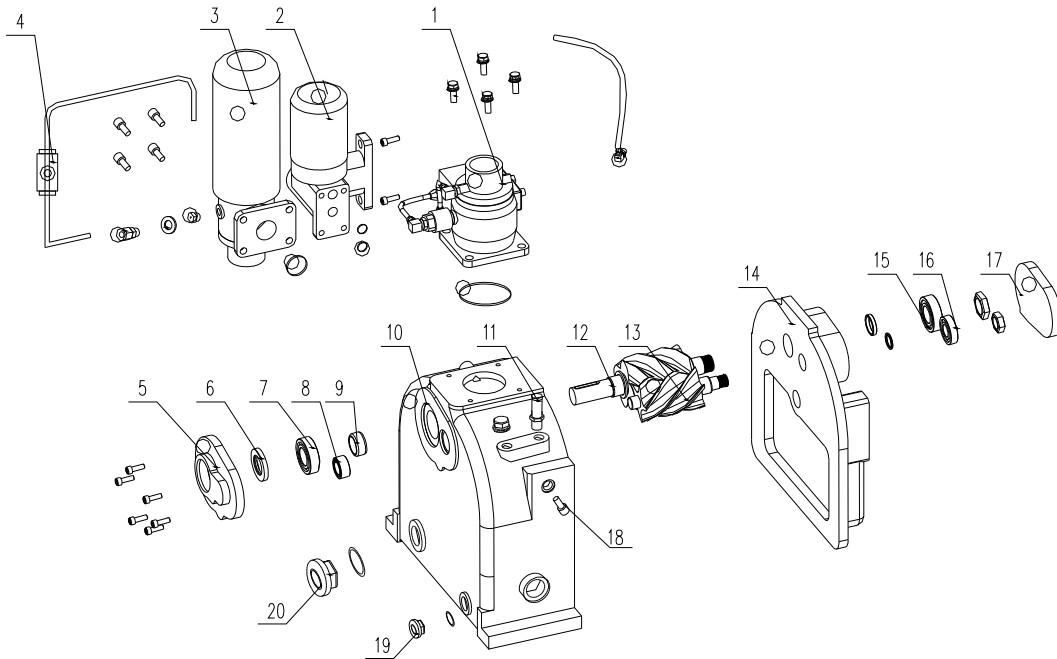

GCU11 Compressor assembly drawing

GCU11 Compressor assembly part list

No	Part #	GASCOT #	Name	Qty	Remarks
1	9400000204	500022	Intake valve assembly	1	
2	11060400	889904	Oil filter assembly	1	
3	11060300	888907	Fine filter assembly	1	
4	HYS-1-φ1.0	889083	Scavenge line	1	oil return check
5	110303-01	888911	Front bearing cover	1	
6	150010	888912	Double-lip seal	1	35*50*12
7	150012	888913	Cylindrical bearing	1	NU206ECP
8	110009	888914	Cylindrical bearing	1	NU202ECP
9	110011	888915	Sleeve	1	110011
10	110601-01	888916	Casting	1	
11	A21-16T-R1/2	889072	Safety valve	1	
12	110008	888917	Male rotor	1	
13	110007	888919	Female rotor	1	
14	110602	888921	Bearing housing at discharge side	1	
15	150015	888928	Taper roll bearing	1	32205BJ2/Q
16	110004	888935	Taper roll bearing	1	32004X/Q
17	110104	888930	Back-end cover	1	C-8*30
18	PT100-M14X1.5	889071	Temperature sensor	1	
19	300102	888937	Plug	2	G1/2
20	5600040387	888939	Oil lever indicator	1	Oblong shape