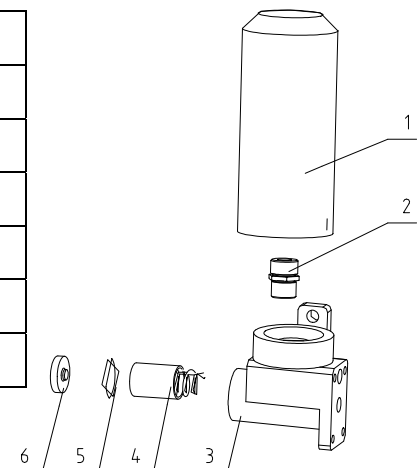

11060400 Oil filter part list

No	Part	GASCOT #	Name	Qty	Remarks
1	11010703	203001	Oil filter element	1	W920
2	11010702	888993	Filter connector	1	
3	11060401	888986	Filter seat	1	
4	30010703	888987	Thermostat	1	
5	1100 0100	888988	O-ring	1	40*2.65
6	30010702	888989	Cover	1