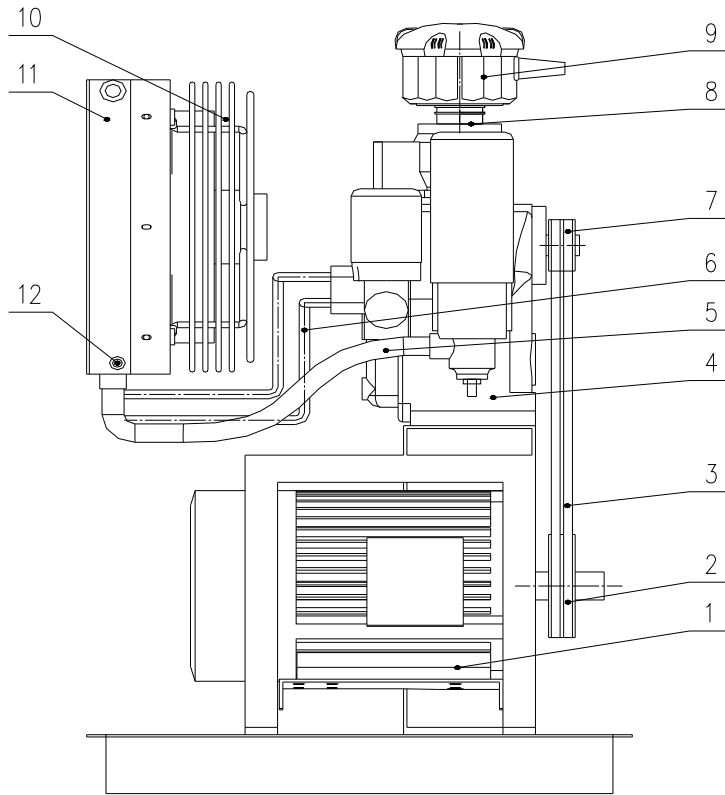

ME 7.5 -10 Compressor assembly drawing

No	Part #	GASCOT #	Name	Qty	Remarks
1	JM-132S-2-B3-7.5kw*1.15	889077	motor	1	3/230V~460V/60HZ
2	SPZ140-02/1610-38	889024	Driving wheel	1	
3	XPZ1287	889043	v-Belts	2	
4	110600	888012	Integrated air end	1	230V~460V/60HZ
5	1302030487	889076	Exhaust hose	1	
6	1302030489	889075	Oil hose	2	
7	SPZ95-02/1610-28	889078	Driven wheel	1	0.7MPa-
	SPZ106-02/1610-28	889079		1	0.8MPa-
	SPZ112-02/1610-28	889080		1	1.0MPa
8	9400000204	500022	Intake valve assembly	1	230V/60HZ
9	4404087998	202014	Air filter assembly	1	C1140
10	YWF4D-300B7	889074	Fan with motor	1	3/230V~460V/60HZ
11	5200020616	889090	Oil and air cooler	1	
12	M515X-G1/4	889086	Pressure sensor	1