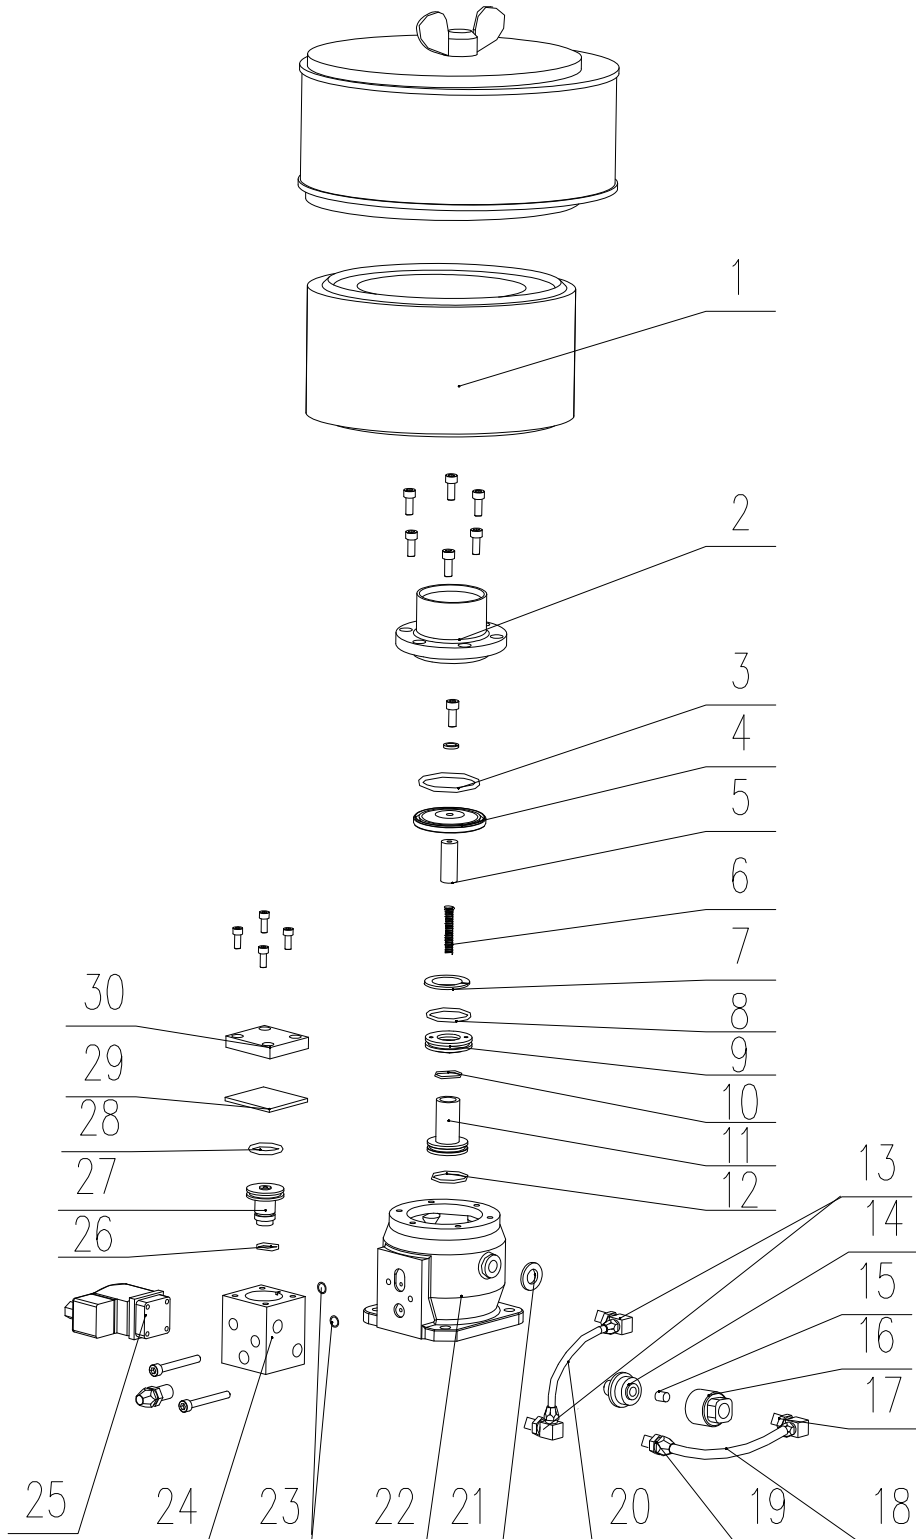

IC40 Intake valve assembly

IC40 Intake valve assembly part list

No	Part #	GASCOT #	Name	Qty	Remarks
1	C1140	202014	Air filter	1	
2	5600000253	888940	Valve cover	1	
3	1100020024	888941	O-ring	1	34*2.65
4	5600000250	888942	Valve core	1	
5	5600000249	888943	Rod	1	
6	5600000248	888944	Spring	1	
7	1004 0446 00	888945	Retainer for hole	1	A40
8	1000 0100 51	888946	O-ring	1	34.5*2.65
9	5600 0103 07	888947	End cover	1	
10	1100 0100 38	888948	O-ring	1	19*2.65
11	5600000247	888949	Piston	1	
12	1100010040	888950	O-ring	1	21.2*2.65
13	1300 0015 01	888951	Quick nipple(90°)	2	EPL06-02
14	5600 0002 43	888952	Valve housing	1	
15	5600 0002 44	888953	Valve core	1	
16	5600 0002 45	888954	Valve cover	1	
17	1300 0015 00	888955	Quick nipple(90°)	1	EPL08-02
18	1302 3010 03	888956	Nylon hose	1	8*1
19	1300 0015 02	888957	Quick nipple(90°)	1	EPC08-02
20	1302 3010 02	888958	Nylon hose	1	6*1
21	1004 0219 00	888959	Gaskets	1	12
22	5600000246	888960	Intake valve	1	
23	1100 0100 20	888961	O-ring	2	8*1.8
24	5600 0002 37	888962	Assembly valve housing	1	
25	5900 0000 01	888963	Solenoid valve	1	6014C, 230V 60hz
26	1100 0000 32	888964	O-ring	1	13.2*1.8
27	5600 0002 40	888965	Piston	1	
28	1100 0100 45	888966	O-ring	1	26.5*2.65
29	5600 0002 38	888967	gasket	1	
30	5600 0002 39	888968	Valve cover	1